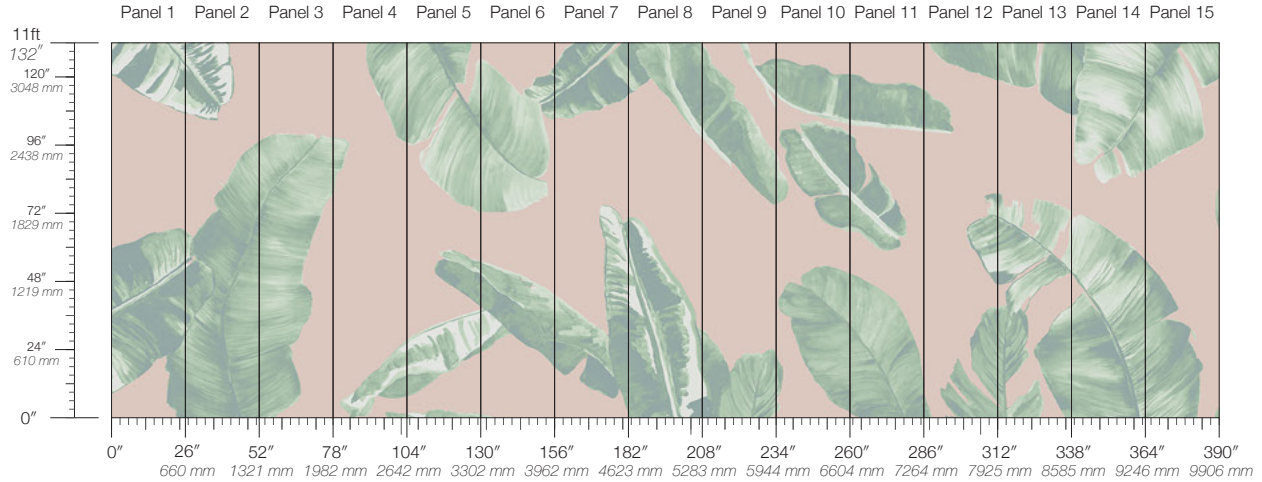

Paradiso Tropic

Suitable for residential and some commercial projects

COLOR
Tropic

ITEM
3847

CONTENT
Clay-Coated Paper

PANEL WIDTH
26" / 661 mm trimmed

PANEL HEIGHT
132" / 3353 mm standard

REPEAT
Non-repeating

STOCK
Made to order

LEAD TIME
4 weeks to print

MINIMUM
1 panel

PRICE
Available upon request

ORIGIN
USA

DETAILS
Custom options available

MAINTENANCE
Water-based cleanser

ENVIRONMENTAL
FSC Certified Content

SPECS
100% Cellulose face
Non-woven backing
7.1 oz per linear yard
117 g per linear meter
Smooth surface texture

TESTING
(US) ASTM E84 Adhered Class A

CONTACT
sales@calicowallpaper.com
+1 718 243 1705
57 Lispenard Street
New York, NY 10013 USA

DISCLAIMER
Refer to our website to see the full mural artwork. Reference the physical sample for color and texture. Panel maps represent mural artwork only.